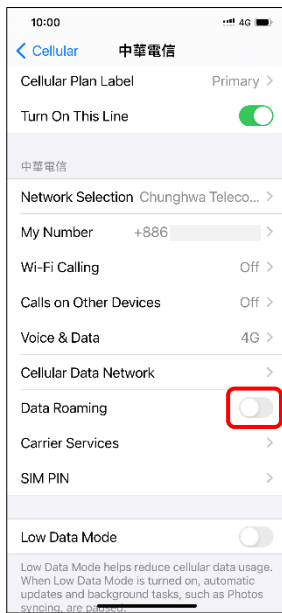

## Turn on/off Data Roaming

1.Settings

2.Cellular

3.Cellular Data Options

4.Turn on/off Data Roaming

3/4

## Use dual SIM with an eSIM to turn on/off Data Roaming

1.Settings

2.Cellular

3.Select SIMs  
(e.g., Primary-eSIM)