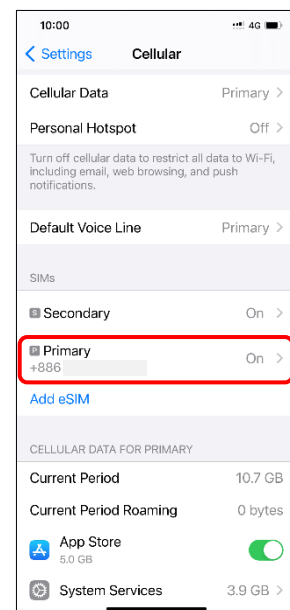

#### 4.數據漫遊 開啟/關閉

## Turn on/off Data Roaming

1.Settings

2.Cellular

3.Cellular Data Options

4.Turn on/off Data Roaming

3/4

## Use dual SIM with an eSIM to turn on/off Data Roaming

1.Settings

2.Cellular

3.Select SIMs  
(e.g., Primary-eSIM)