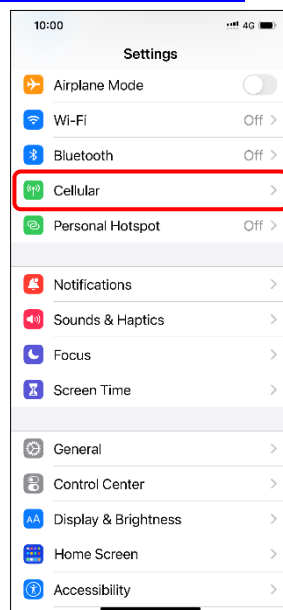

## Turn on/off Data Roaming

1.Settings

2.Cellular

3.Cellular Data Options

4.Turn on/off Data Roaming

3/4

## Use dual SIM with an eSIM to turn on/off Data Roaming

1.Settings

2.Cellular

3.Select SIMs  
(e.g., Primary-eSIM)