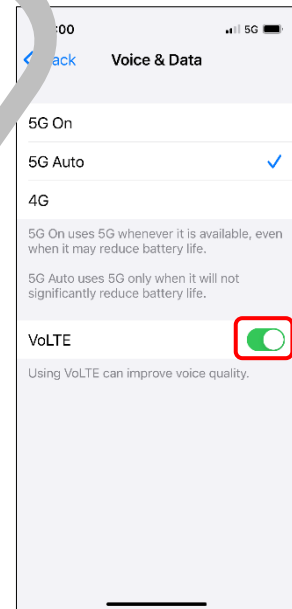

Turn on/off VoLTE

1.Settings

2.Cellular

3.Cellular Data Options

4.Voice & Data

5.Turn on VoLTE

6.Finished