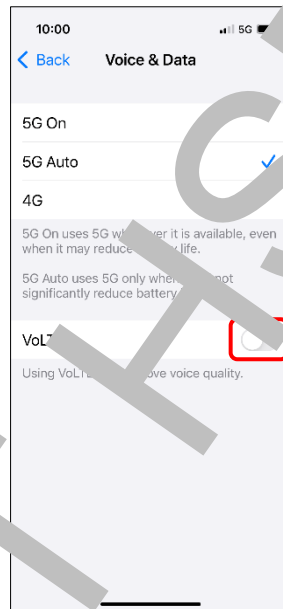

Turn on/off VoLTE

1.Settings

2.Cellular

3.Cellular Data Options

4.Voice & Data

5.Turn on VoLTE

6.Finished