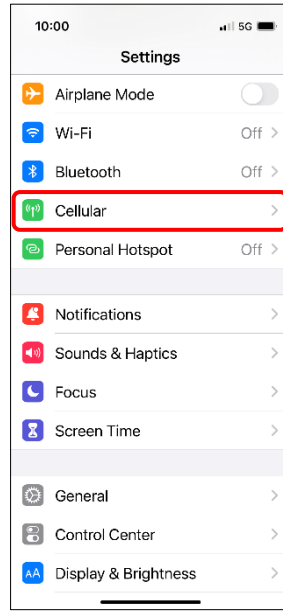

Turn on/off VoLTE

1.Settings

2.Cellular

3.Cellular Data Options

4.Voice & Data

5.Turn on VoLTE

6.Finished