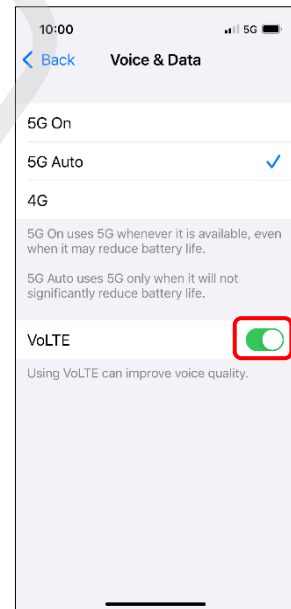

1.Settings

2.Cellular

3.Cellular Data Options

4.Voice & Data

5.Turn on VoLTE

6.Finished