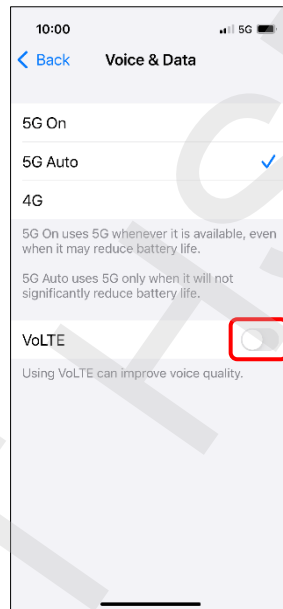

1.Settings

2.Cellular

3.Cellular Data Options

4.Voice & Data

5.Turn on VoLTE

6.Finished